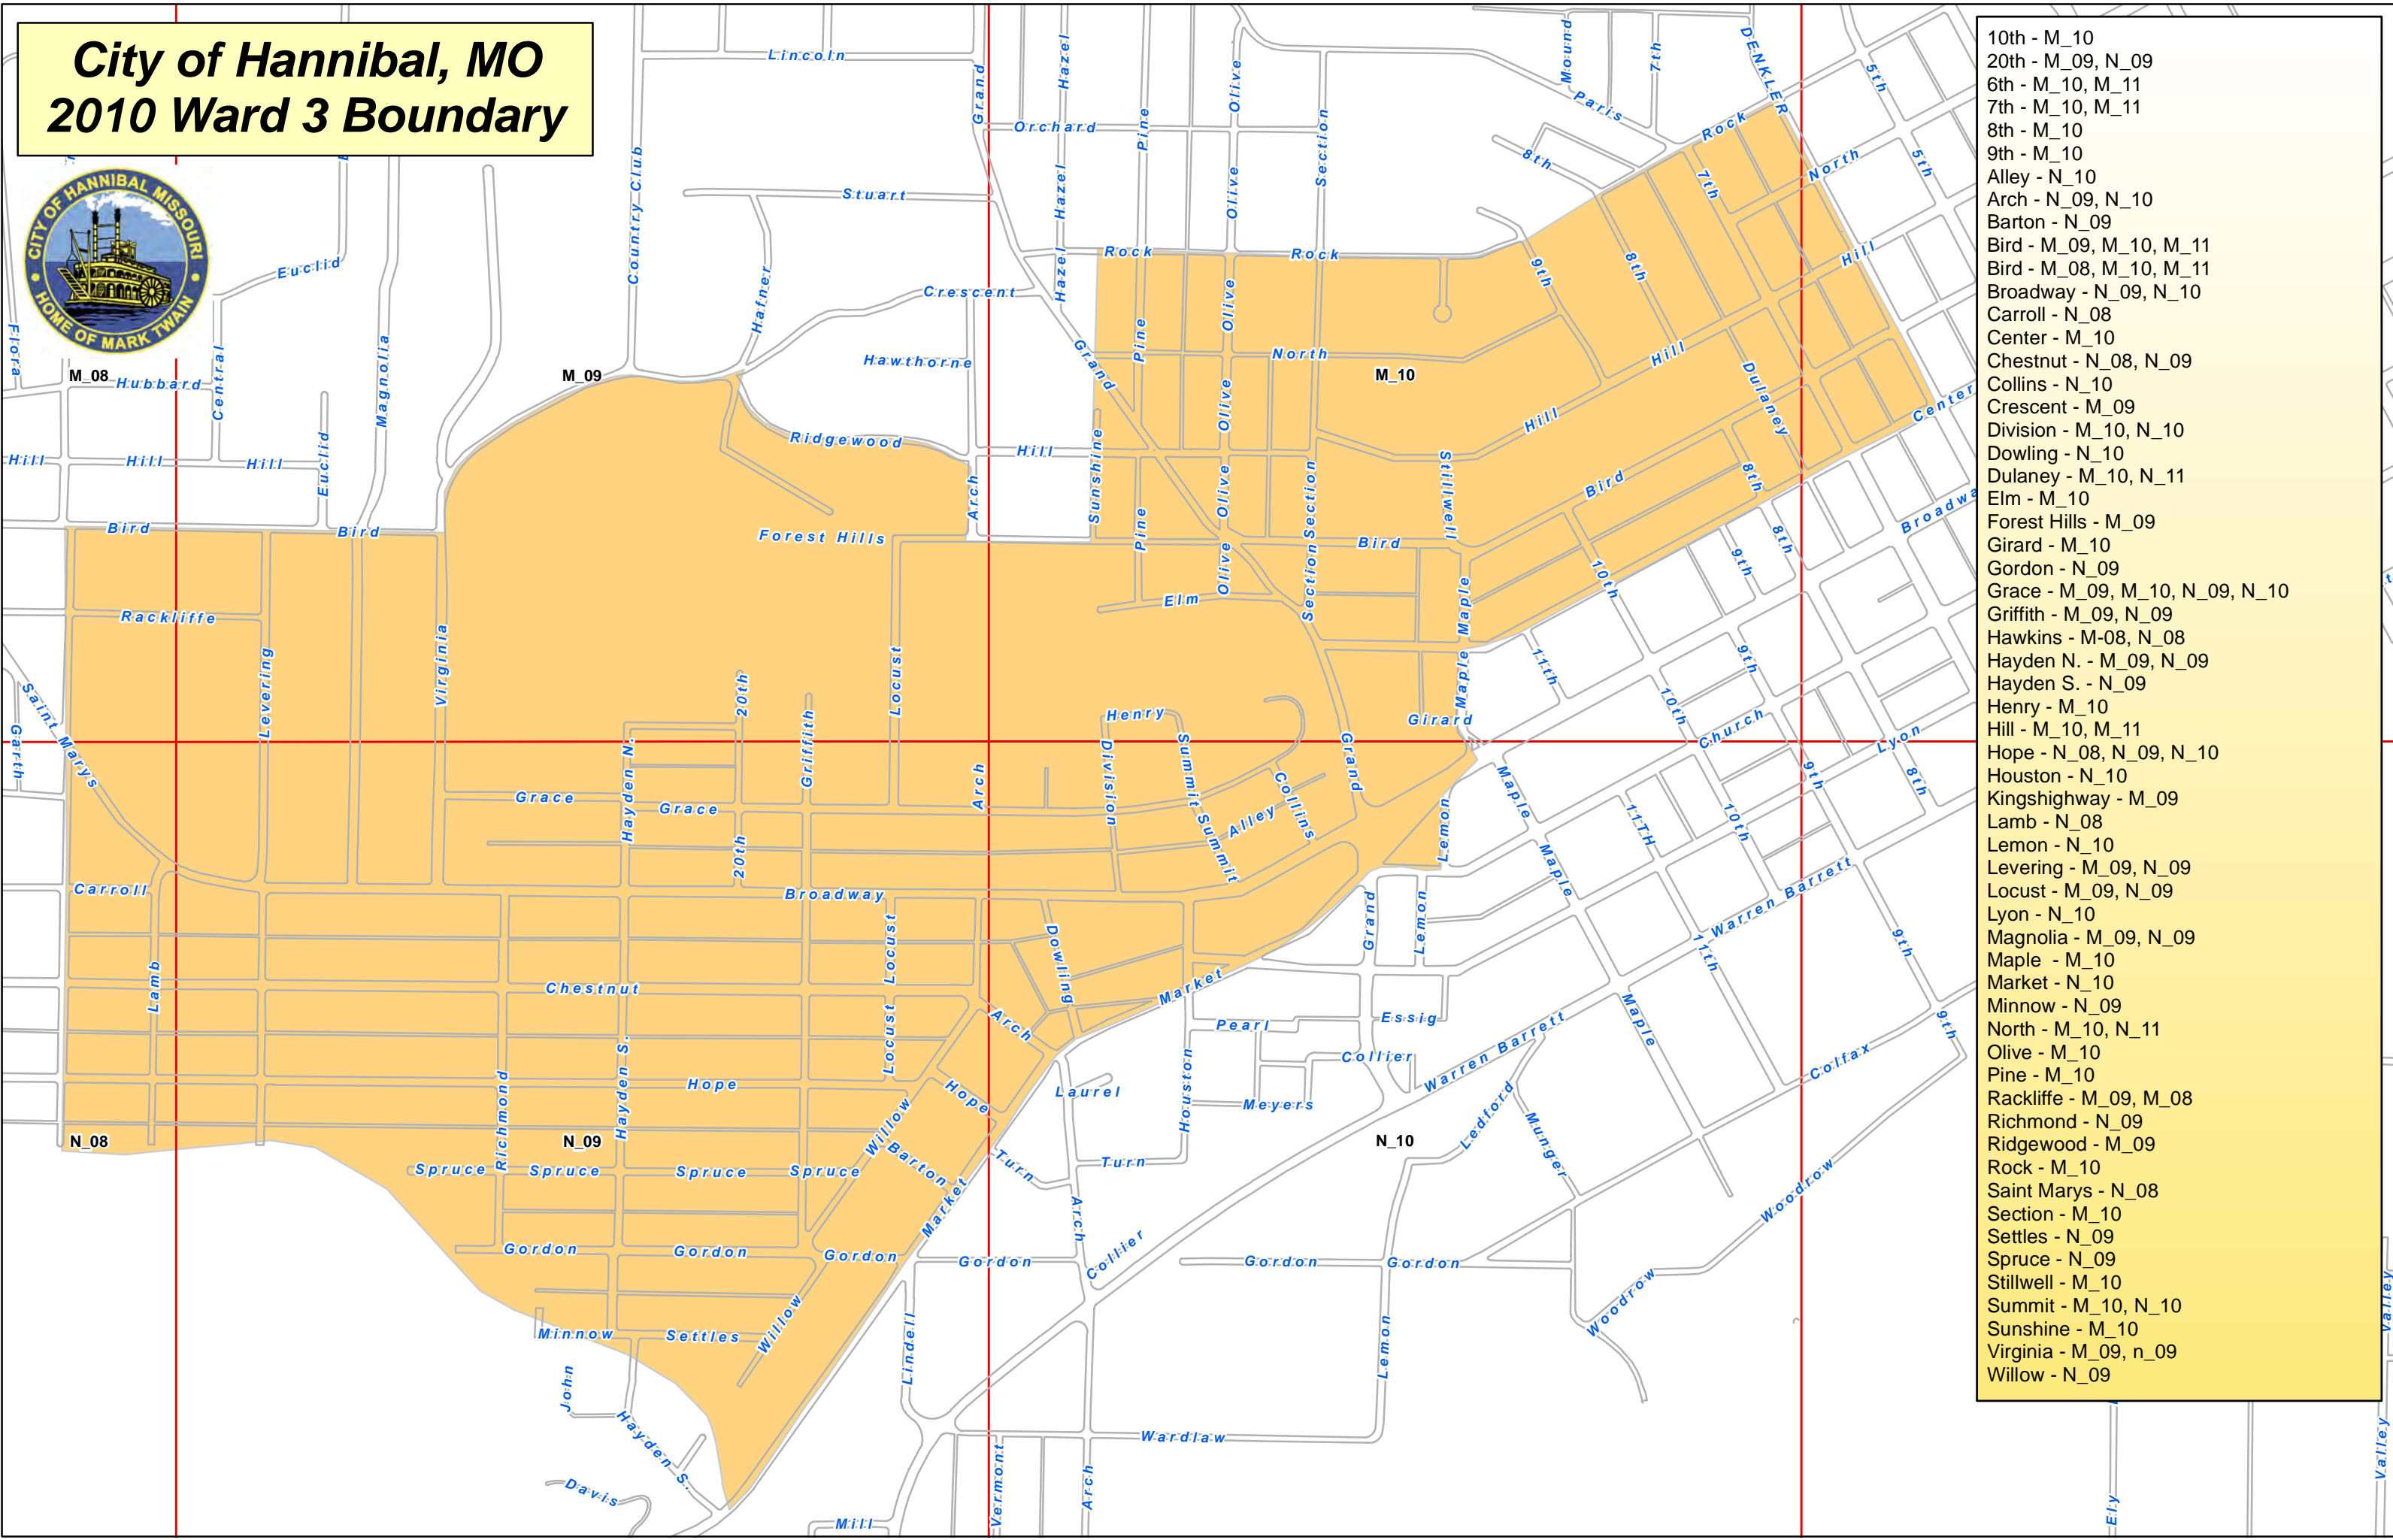

City of Hannibal, MO 2010 Ward 3 Boundary

- 10th - M_10
- 20th - M_09, N_09
- 6th - M_10, M_11
- 7th - M_10, M_11
- 8th - M_10
- 9th - M_10
- Alley - N_10
- Arch - N_09, N_10
- Barton - N_09
- Bird - M_09, M_10, M_11
- Bird - M_08, M_10, M_11
- Broadway - N_09, N_10
- Carroll - N_08
- Center - M_10
- Chestnut - N_08, N_09
- Collins - N_10
- Crescent - M_09
- Division - M_10, N_10
- Dowling - N_10
- Dulaney - M_10, N_11
- Elm - M_10
- Forest Hills - M_09
- Girard - M_10
- Gordon - N_09
- Grace - M_09, M_10, N_09, N_10
- Griffith - M_09, N_09
- Hawkins - M-08, N_08
- Hayden N. - M_09, N_09
- Hayden S. - N_09
- Henry - M_10
- Hill - M_10, M_11
- Hope - N_08, N_09, N_10
- Houston - N_10
- Kingshighway - M_09
- Lamb - N_08
- Lemon - N_10
- Levering - M_09, N_09
- Locust - M_09, N_09
- Lyon - N_10
- Magnolia - M_09, N_09
- Maple - M_10
- Market - N_10
- Minnow - N_09
- North - M_10, N_11
- Olive - M_10
- Pine - M_10
- Rackliffe - M_09, M_08
- Richmond - N_09
- Ridgewood - M_09
- Rock - M_10
- Saint Marys - N_08
- Section - M_10
- Settles - N_09
- Spruce - N_09
- Stillwell - M_10
- Summit - M_10, N_10
- Sunshine - M_10
- Virginia - M_09, n_09
- Willow - N_09